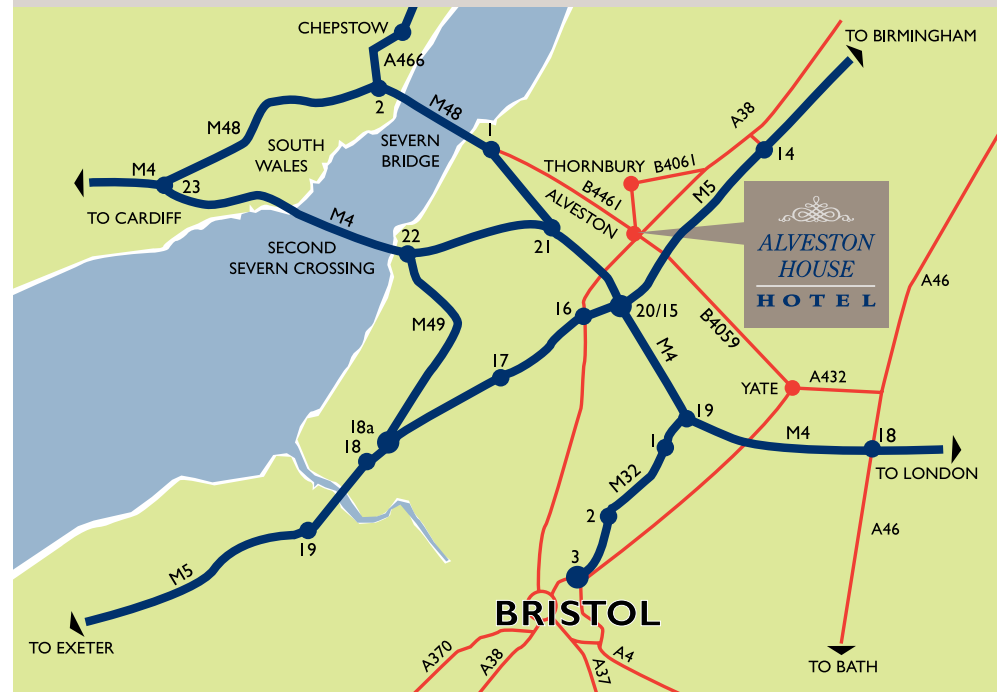

If travelling by Air:

Bristol International Airport is approximately 20 miles away.

Alveston House Hotel, Alveston
Bristol, **BS35 2LA**

Tel: 01454 415050. Fax: 01454 415425
info@alvestonhousehotel.co.uk
www.alvestonhousehotel.co.uk