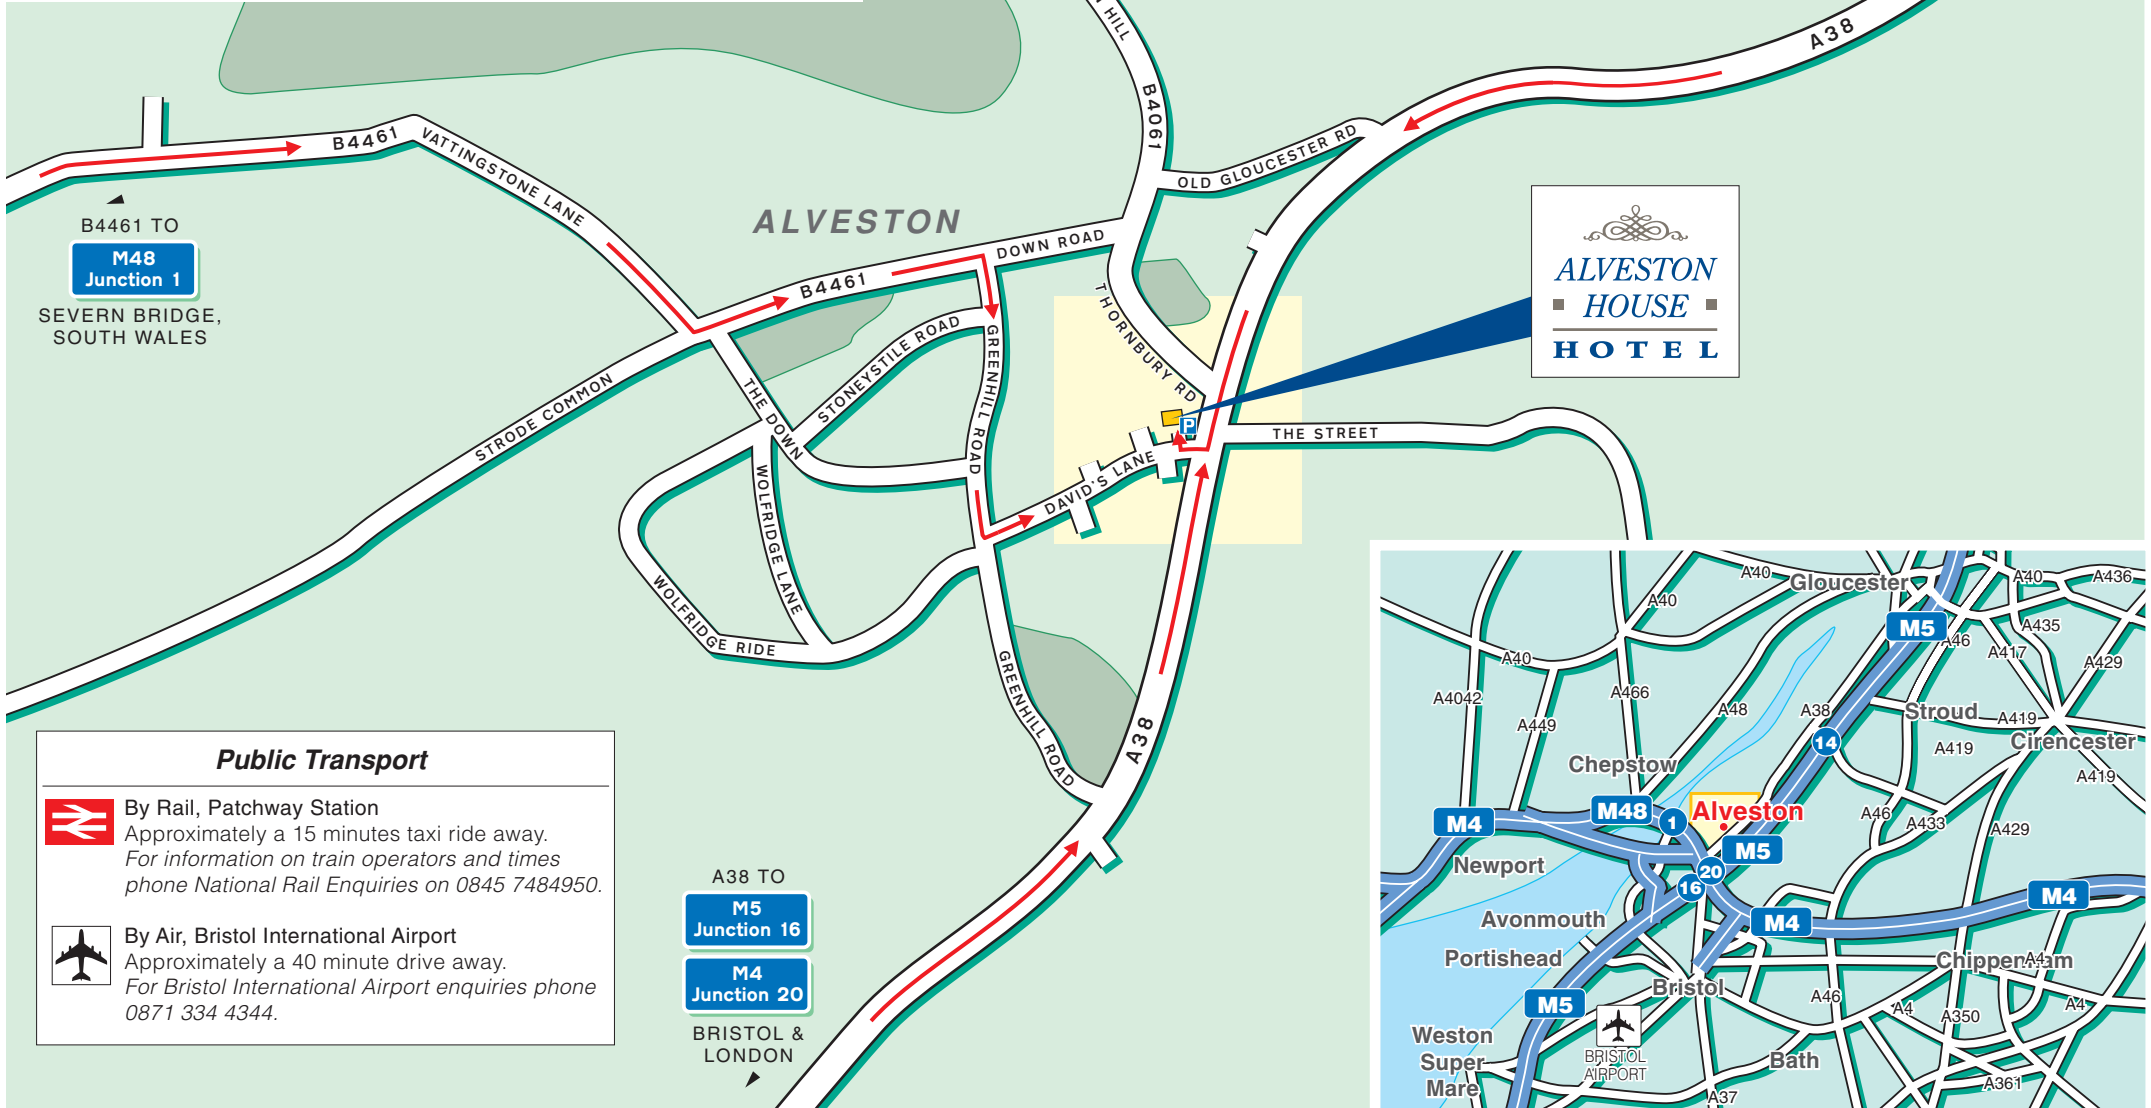

ALVESTON
HOUSE
HOTEL

Alveston House Hotel
 Davids Lane
 Alveston
Bristol
BS35 2LA

Tel: +44 (0)1454 415050
 info@alvestonhousehotel.co.uk
 www.alvestonhousehotel.co.uk

Public Transport

By Rail, Patchway Station
 Approximately a 15 minutes taxi ride away.
 For information on train operators and times
 phone National Rail Enquiries on 0845 7484950.

By Air, Bristol International Airport
 Approximately a 40 minute drive away.
 For Bristol International Airport enquiries phone
 0871 334 4344.